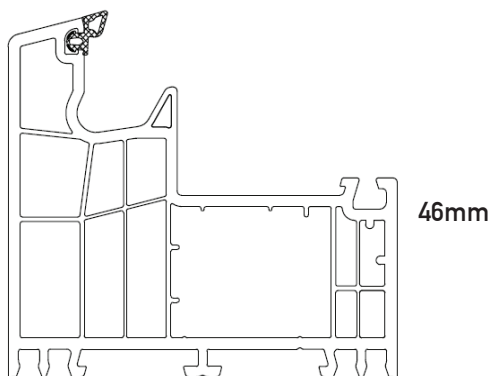

BluEvolution 92- Coex

Λευκό

170.820		83mm	46mm
171.826		60mm	80mm
413.717		52 mm	170.820 + 171.826+ 413.717
413.821		48 mm	170.820 + 171.826+ 413.821
413.725		44 mm	170.820 + 171.826+ 413.725
413.729		40 mm	170.820 + 171.826+ 413.729

BluEvolution 92 - Design (Euro A)

Λευκό

170.420		83mm	46mm
171.226		60mm	80mm
413.717		52 mm	170.420 + 171.226+ 413.717
413.821		48 mm	170.420 + 171.226+ 413.821
413.725		44 mm	170.420 + 171.226+ 413.725
413.729		40 mm	170.420 + 171.226+ 413.729

170.420

83mm

171.020

60mm

413.817

52 mm

170.420+ 171.020+ 413.817

413.821