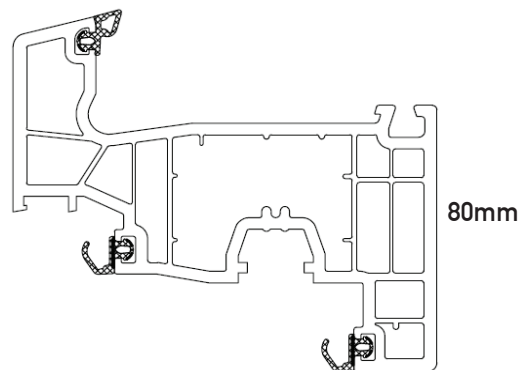

BluEvolution 92 - Design (Euro A)

Λευκό

170.420		83mm	46mm
171.226		60mm	80mm
413.717		52 mm	170.420 + 171.226+ 413.717
413.821		48 mm	170.420 + 171.226+ 413.821
413.725		44 mm	170.420 + 171.226+ 413.725
413.729		40 mm	170.420 + 171.226+ 413.729

170.420

83mm

171.020

60mm

413.817

52 mm

170.420+ 171.020+ 413.817

413.821